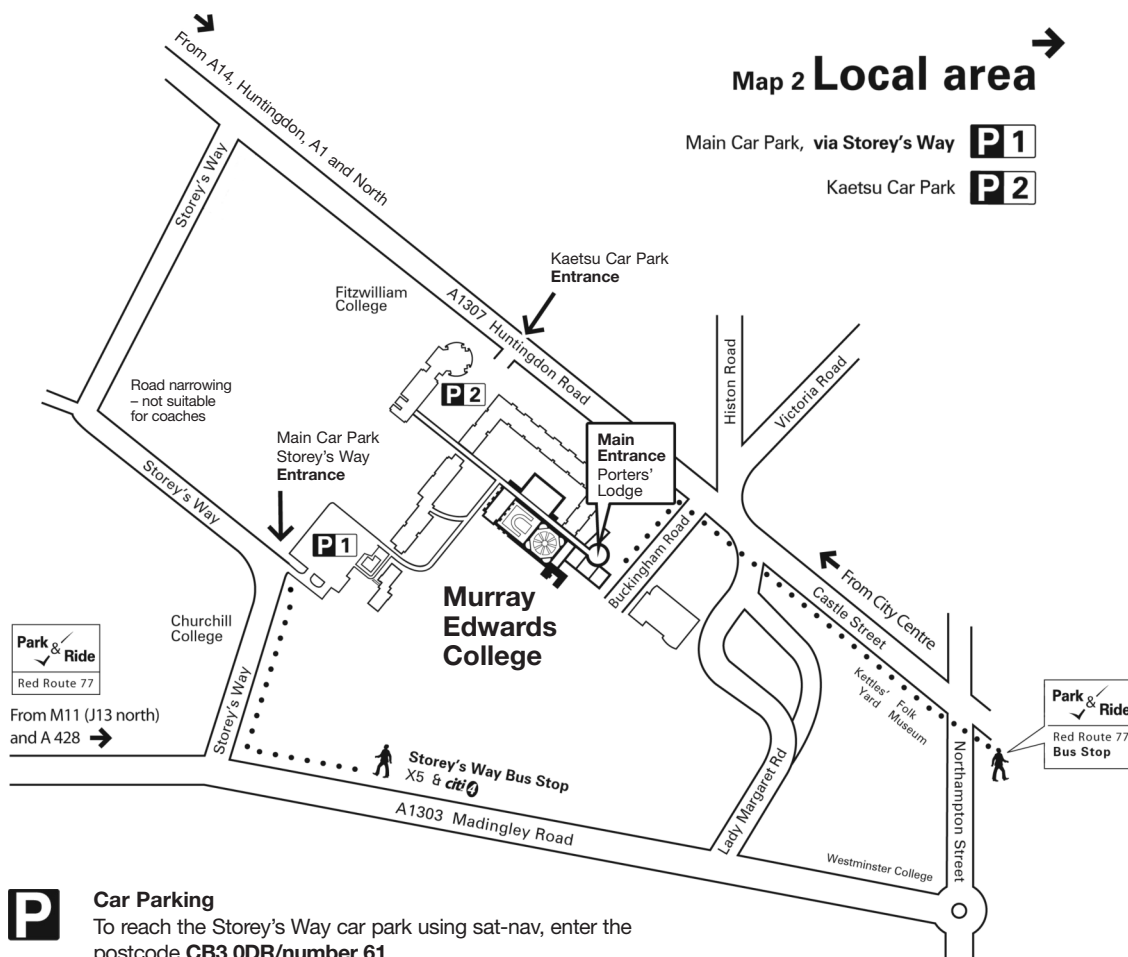

Map 2 Local area

Car Parking

To reach the Storey's Way car park using sat-nav, enter the postcode **CB3 0DR/number 61**.

The main car park **P1** is accessed via Storey's Way as shown.

Car parking is not generally available in the Kaetsu car park **P2** off Huntingdon Road.

If the gates are closed, to exit Storey's Way car park you will need to draw your car level with the last post on the left hand side to activate the automatic sensor that opens the gate.

If you experience difficulties, contact the Duty Porter by pressing the buzzer on the right of the gate.

Park and Ride is just a few stops away. Red Route 77, alight at **Bridge Street and City Centre**.

 Please call the Lodge 01223 762 100 for accessible parking information.

Train station

If you are travelling by train, taxis are available from the Rail Station for the short journey to Murray Edwards College (about 2 miles).

There are several buses that operate along Huntingdon Road from the city centre.

There is a bus stop outside Murray Edwards College.

For train times and information call – 08457 48 49 50.

KEY		
 Route 77	 Route 4	 Pedestrian Route
		 Park and Ride Route 77