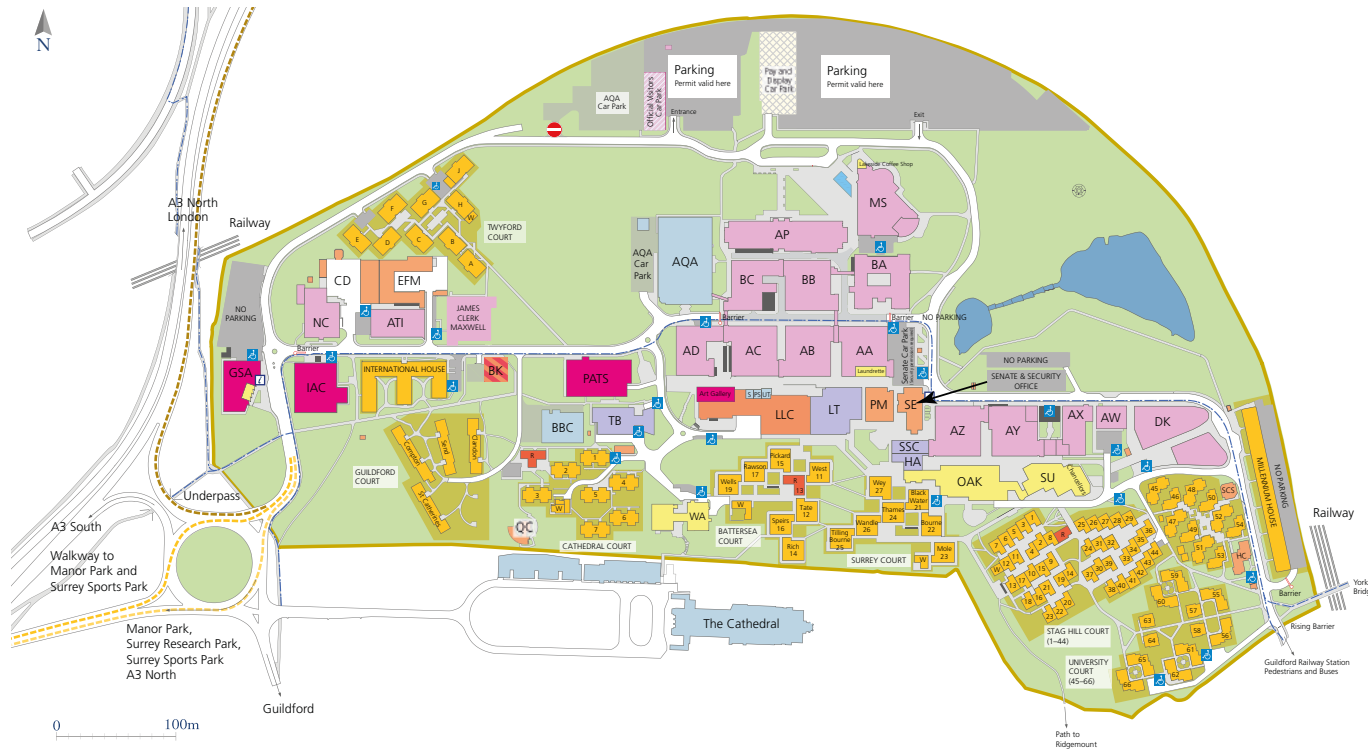

Stag Hill Campus Parking Information

Please use postcode GU2 7JP.

Parking is available in the main car park providing the attached valid car parking permit is displayed.

If you are staying with us overnight, then you may drive to the residential court to unload but must then return to the main car park where the permit is valid.

Please refer to the information sent to you by your conference organiser for further details about your event, such as location and key collection information (if applicable).

Please read the parking regulations on the attached permit; complete the details; detach and leave on your dashboard.

Stag Hill Campus

Legend

Surrey Conferences

Stag Hill Campus

Delegate Parking Permit

Stag Hill Campus Main Car Park Parking Permit

This permit is **not** valid for Pay and Display Car Park

Event Title:

Date/s valid:

From:

To:

Delegate name:

Please enter your name above then detach this section of the leaflet and display in your windscreen.

Parking permits are valid only for events registered with the Conference Office and must display a valid event registration number in this box: