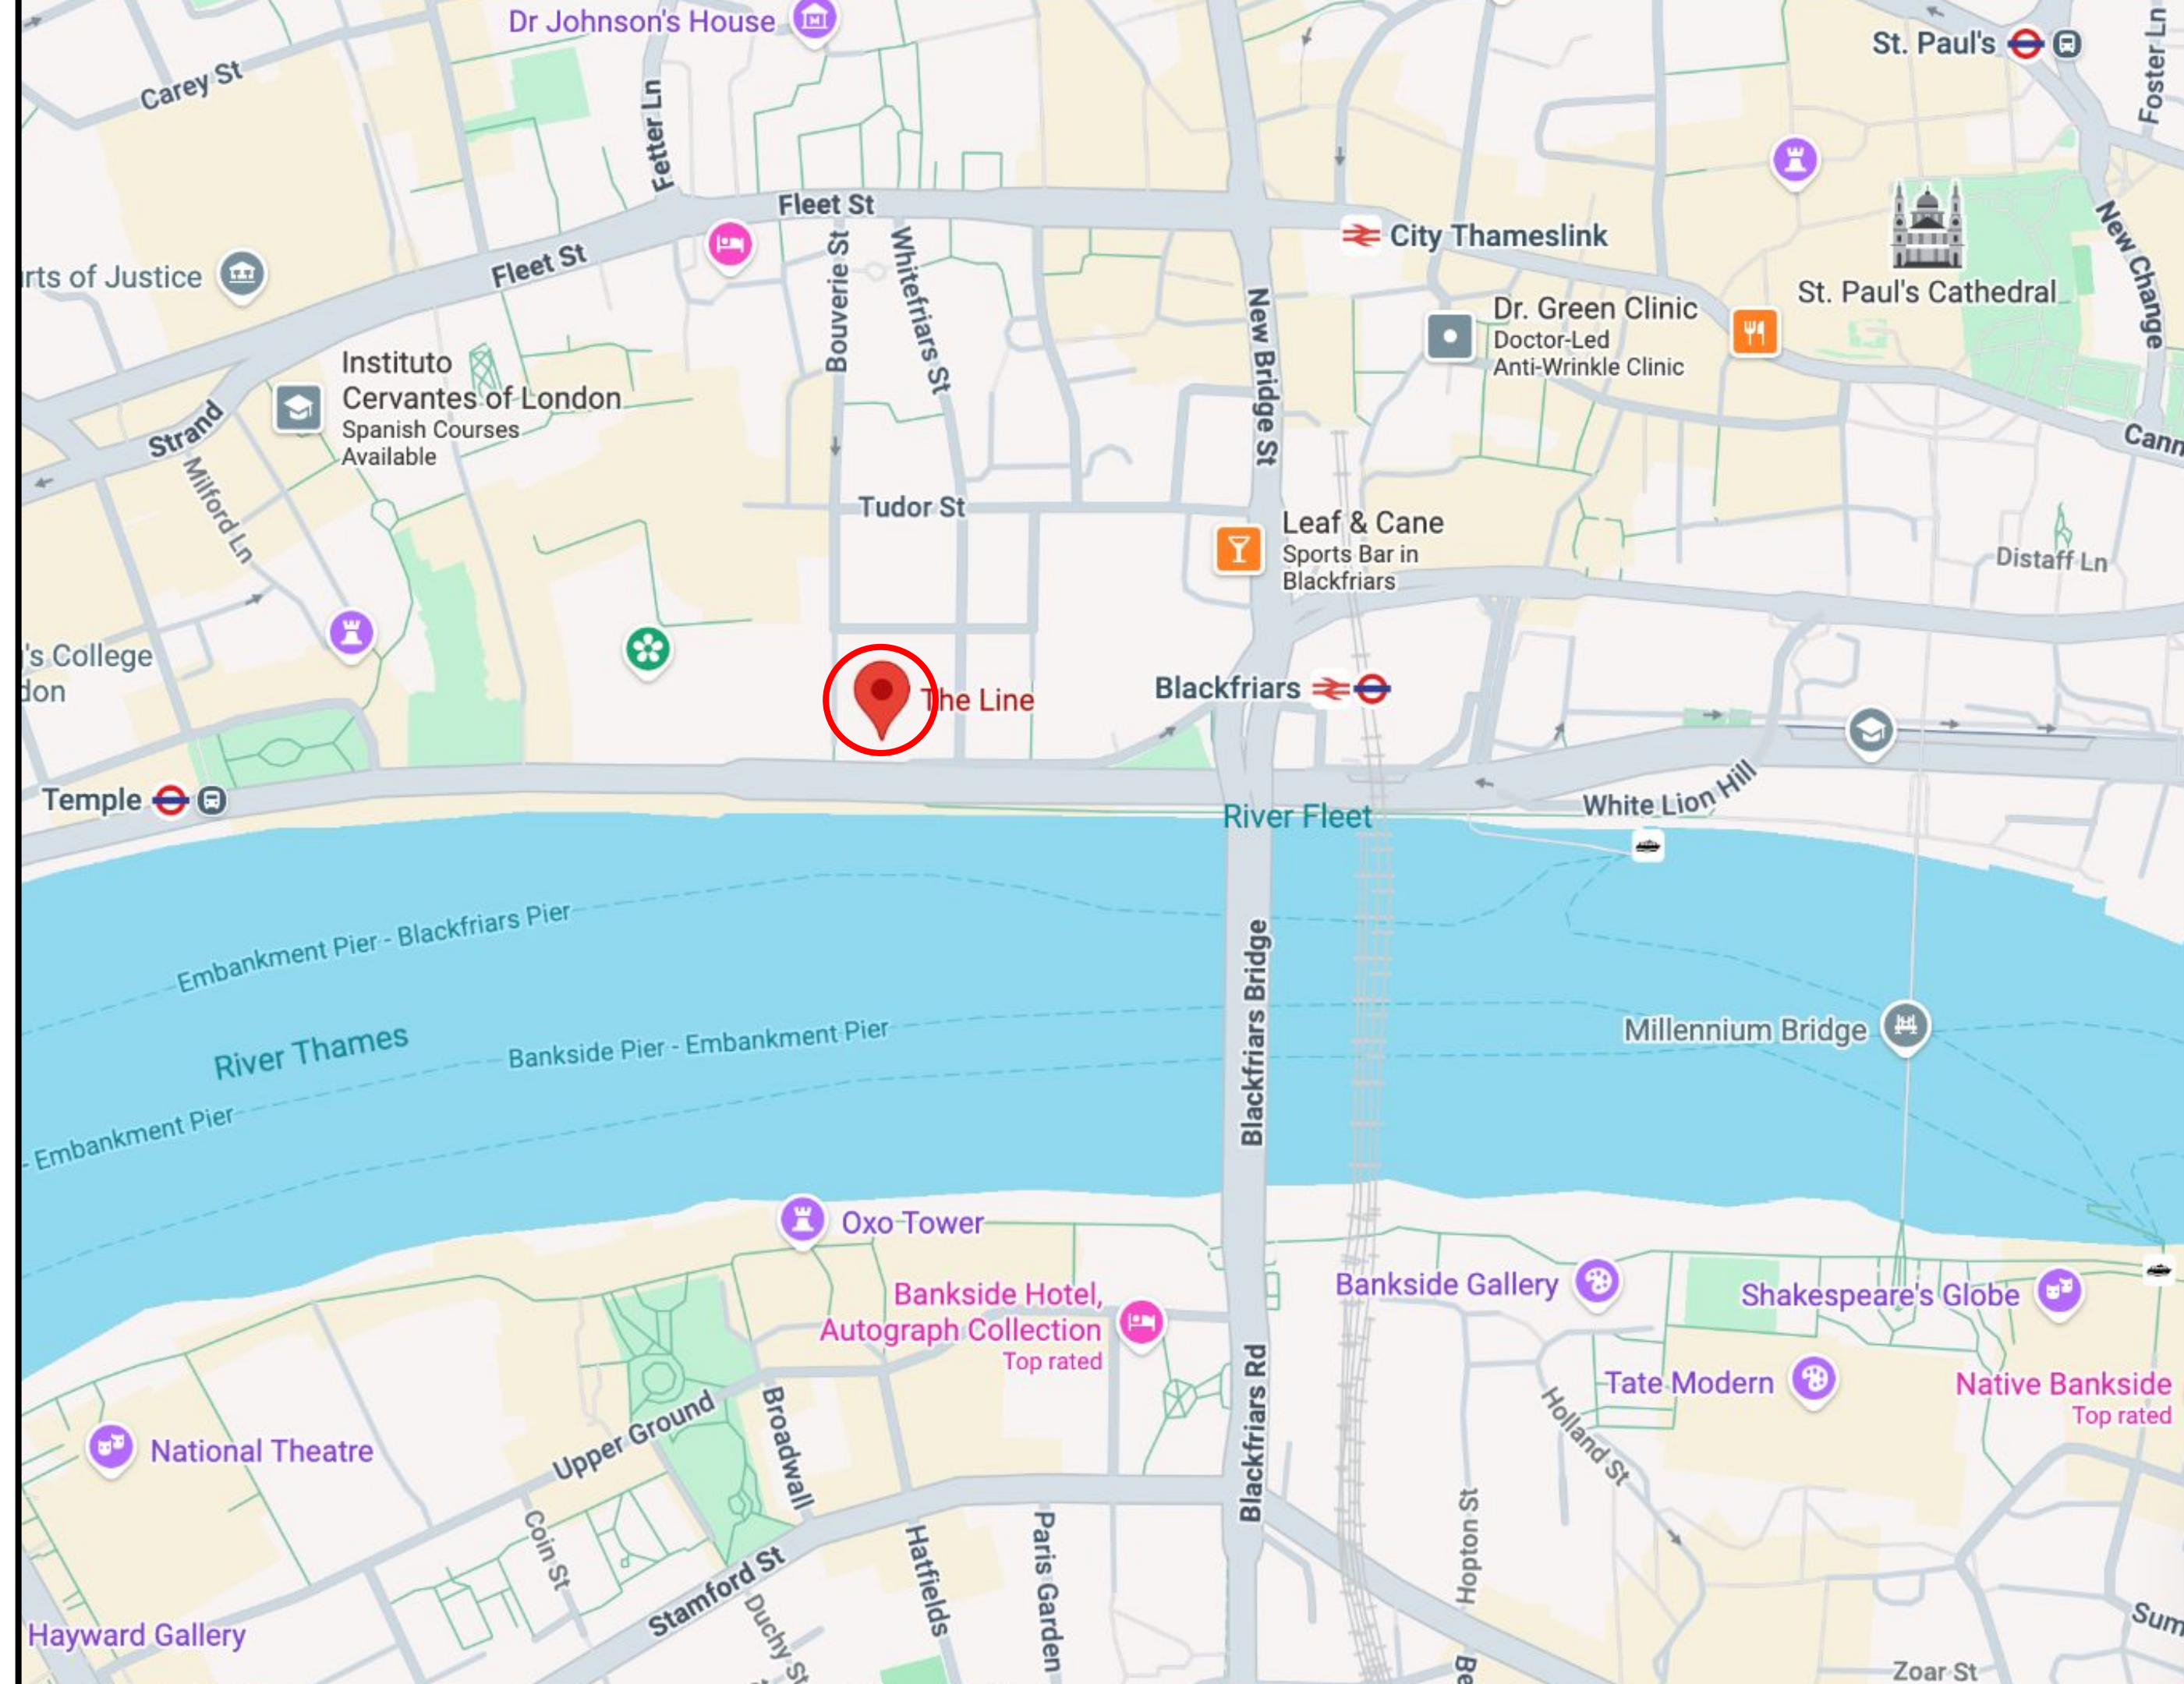

## From Blackfriars

**Walk (5 mins)** - Leave the station via the main exit. Either cross the road immediately in front of the station, or take the underpass. Walk along Victoria Embankment until you reach number 58.

[Map link](#)

[TFL travel updates](#)

# The Line